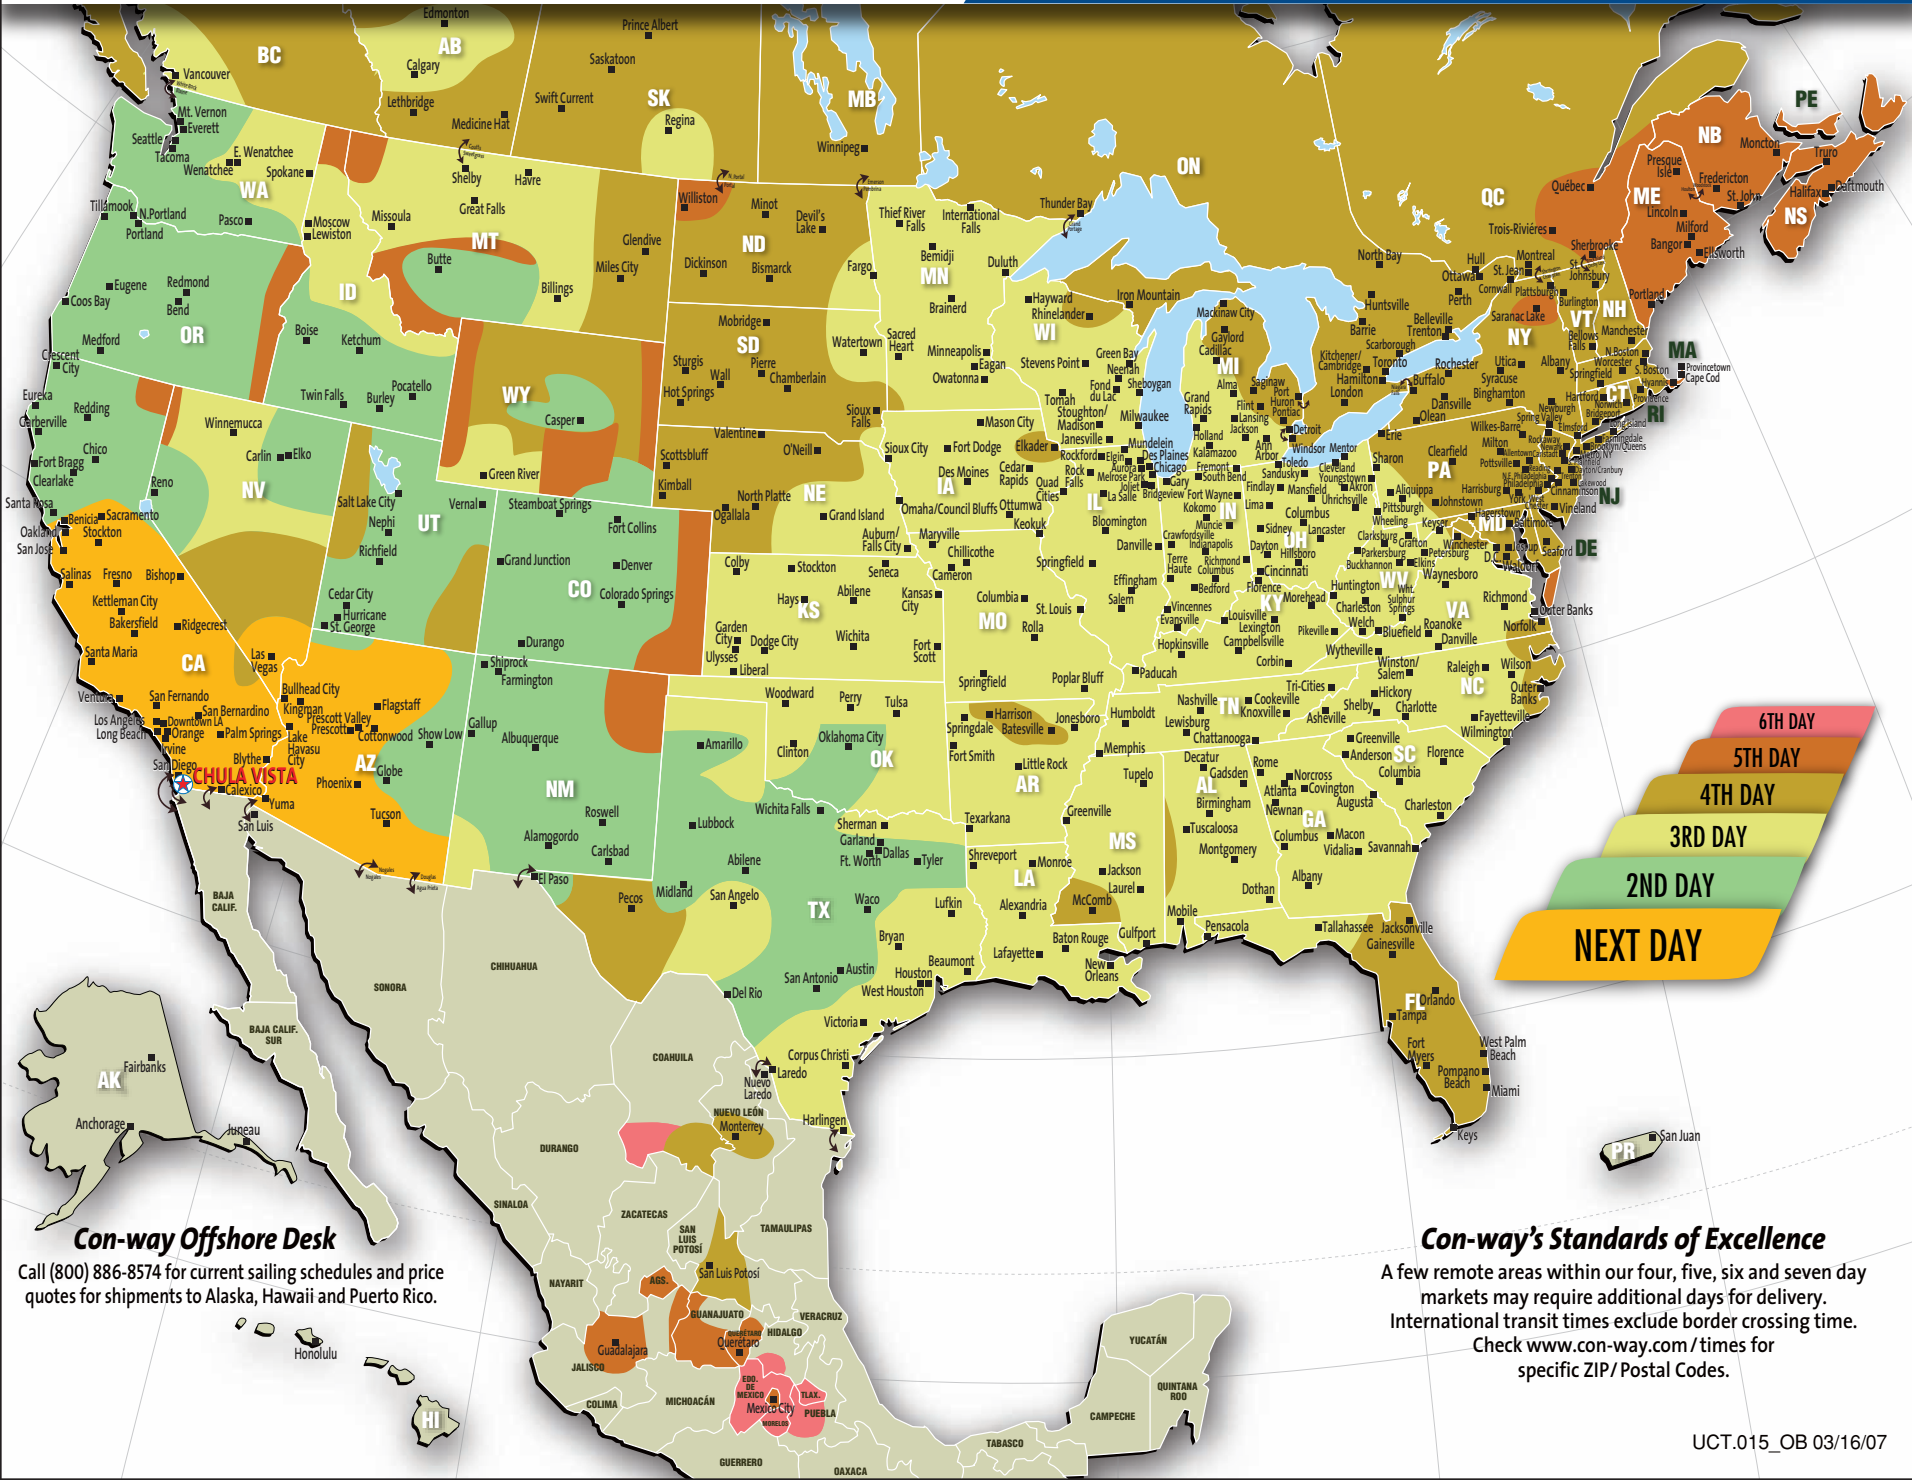

Con-way®

FREIGHT

6TH DAY

5TH DAY

4TH DAY

3RD DAY

2ND DAY

NEXT DAY

Con-way Offshore Desk

Call (800) 886-8574 for current sailing schedules and price quotes for shipments to Alaska, Hawaii and Puerto Rico.

Con-way's Standards of Excellence

A few remote areas within our four, five, six and seven day markets may require additional days for delivery. International transit times exclude border crossing time. Check www.con-way.com/times for specific ZIP/Postal Codes.